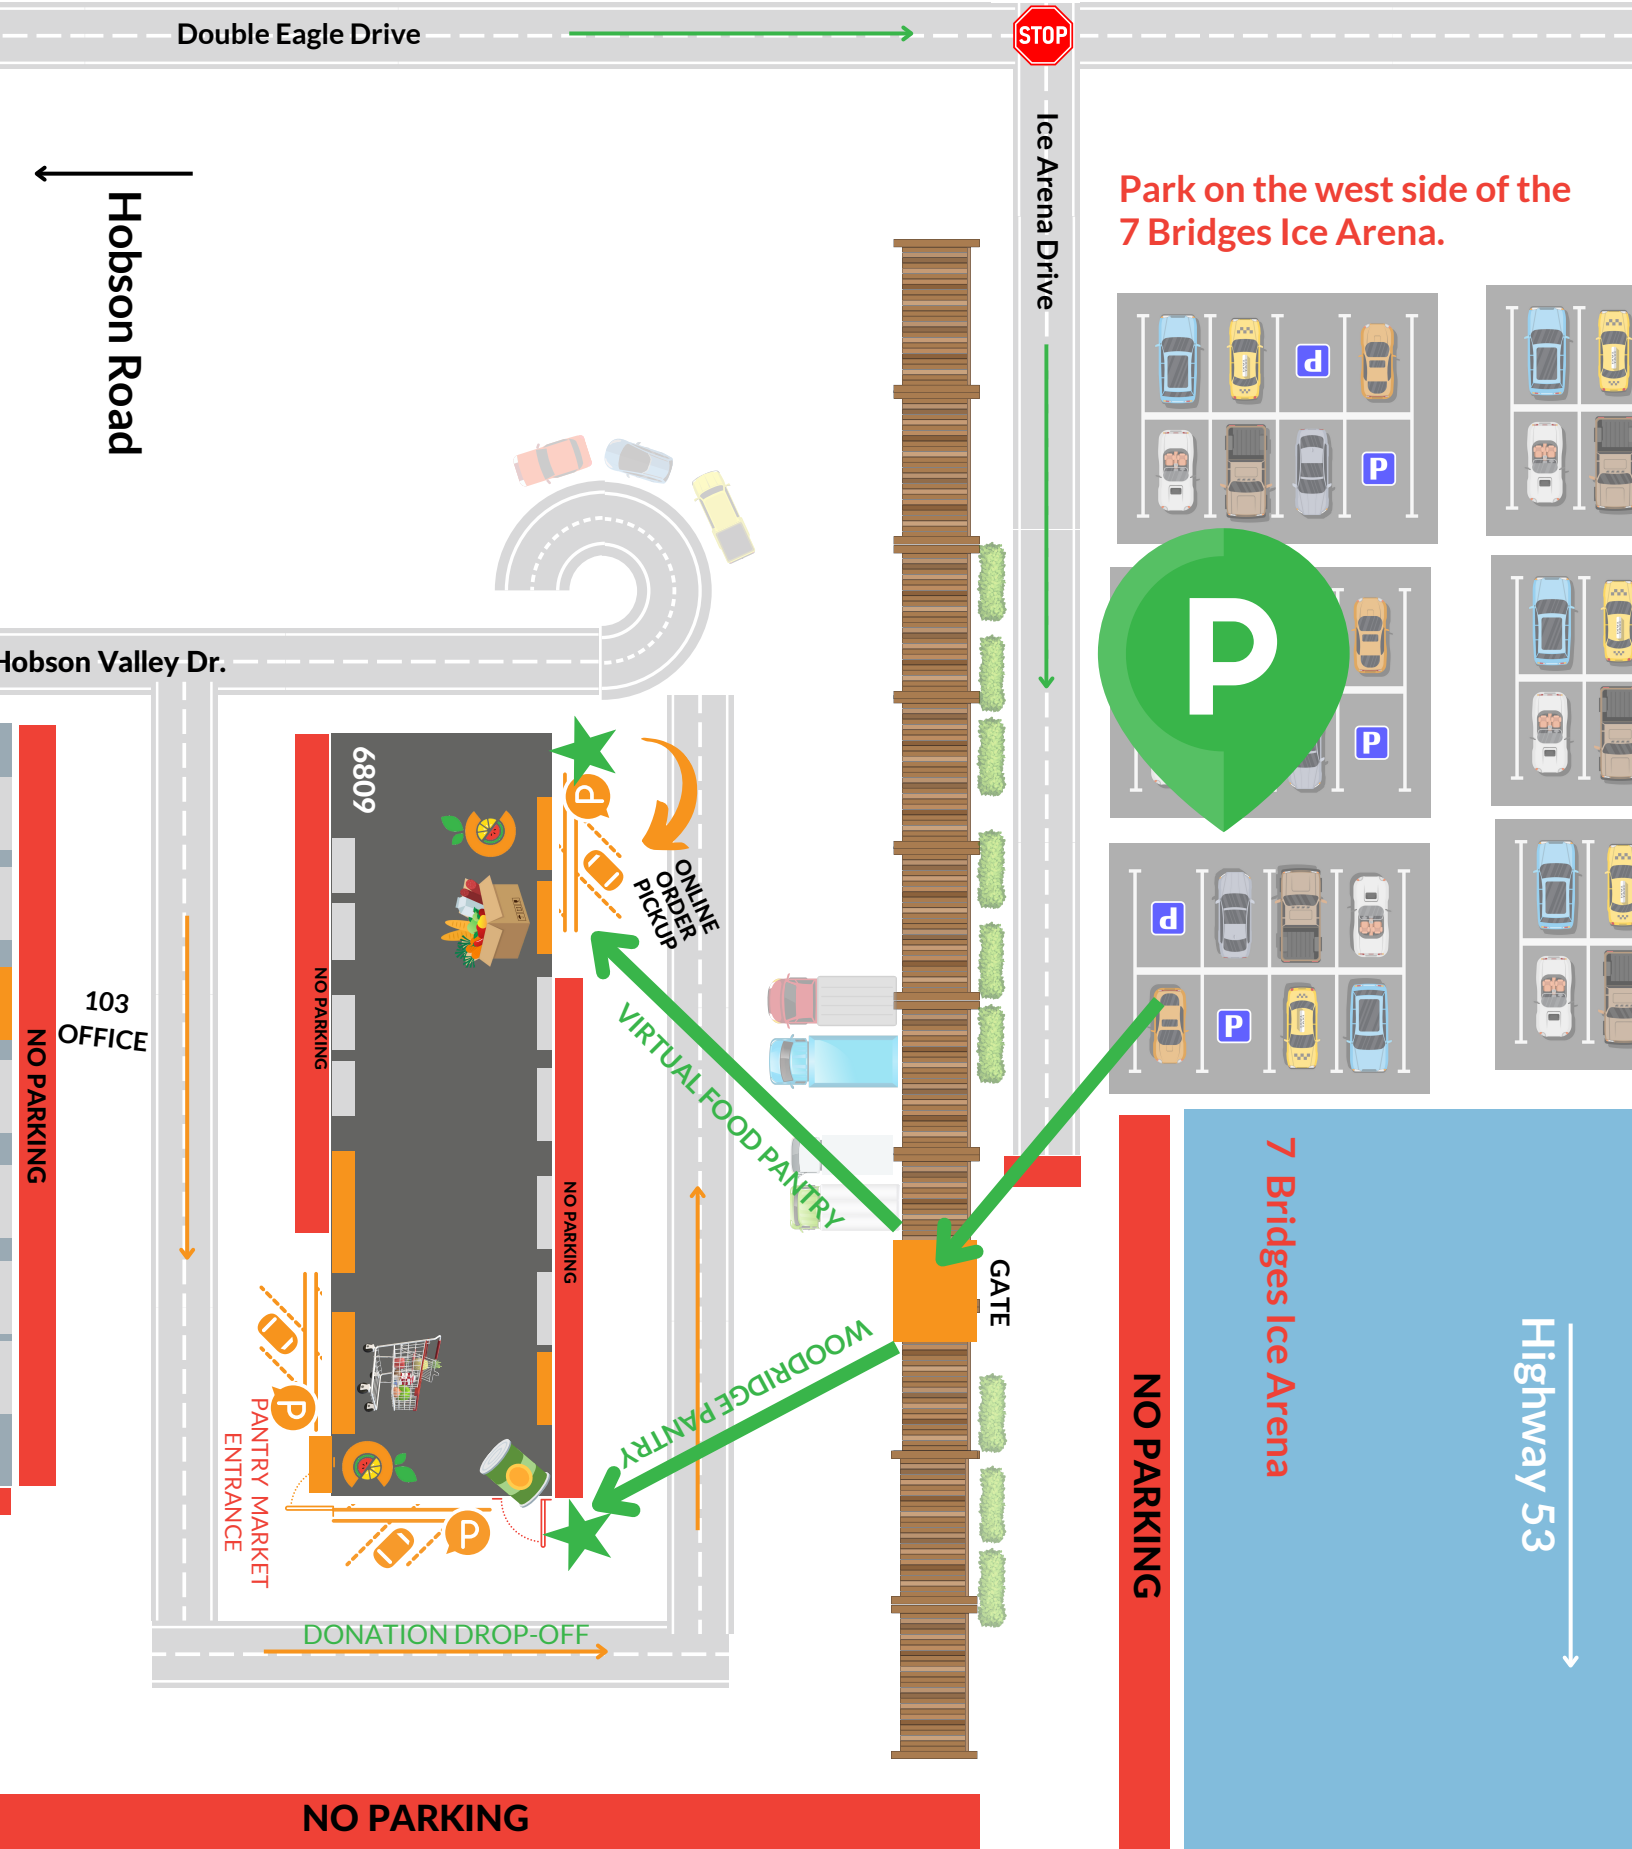

Please DO NOT park in front of businesses.

6809 Hobson Valley Drive, Suite 118  
Woodridge, IL 60517  
630-512-9921  
wspantry.org

You can park on street on Hobson Valley Dr.  
or in the 7 Bridges Ice Arena parking lot -  
access by Double Eagle Drive.

Park on the west side of the  
7 Bridges Ice Arena.

7 Bridges Ice Arena

Highway 53

NO PARKING

NO PARKING

103 OFFICE

Hobson Road

Hobson Valley Dr.

Double Eagle Drive

Ice Arena Drive

GATE

6809

NO PARKING

NO PARKING

PANTRY MARKET  
ENTRANCE

DONATION DROP-OFF