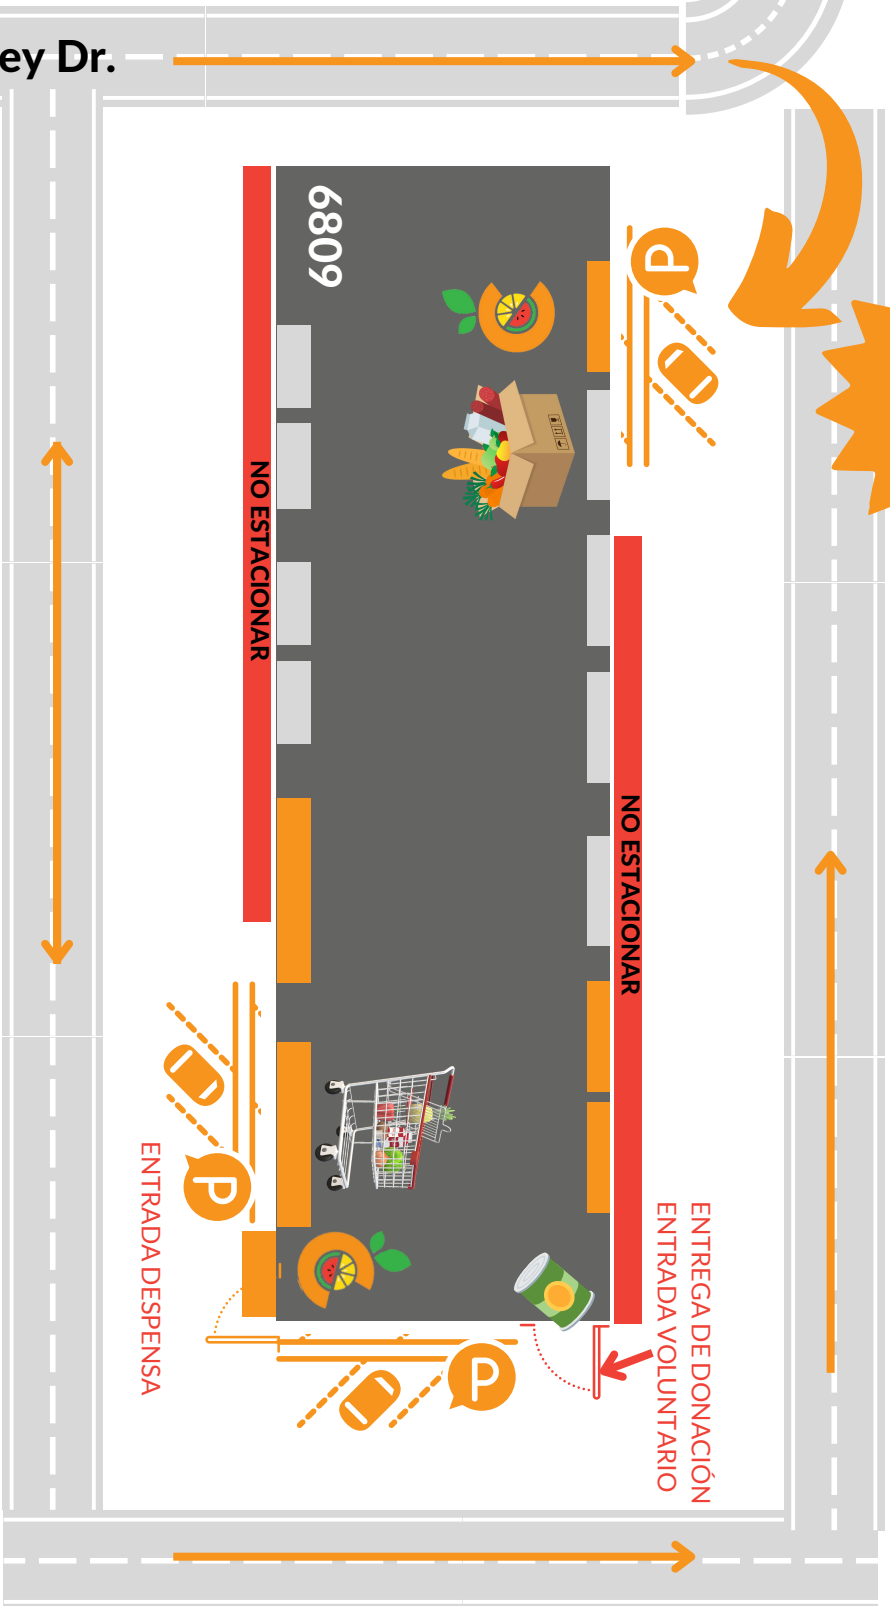

Fence walkthrough from 7 Bridges Ice Arena parking.

ONLINE ORDER PICKUP

DONATION DROP-OFF VOLUNTEER ENTRANCE

PANTRY MARKET ENTRANCE

Please DO NOT park in front of businesses.

You can park on street on Hobson Valley Dr. or in the 7 Bridges Ice Arena parking lot - access by Double Eagle Drive

6809 Hobson Valley Drive, Suite 118  
Woodridge, IL 60517  
630-512-9921  
wscpantry.org

Hobson Valley Dr.

NO PARKING

NO PARKING

NO PARKING

NO PARKING

103 OFFICE

Recorrido de vallas desde Estacionamiento 7 Bridges Ice Arena.

RECOGIDA DE PEDIDOS EN LÍNEA

**NO ESTACIONAR**

NO se estacione frente a los negocios. Puede estacionarse en la calle Hobson Valley Dr. o en el estacionamiento de 7 Bridges Ice Arena - acceso por Double Eagle Drive