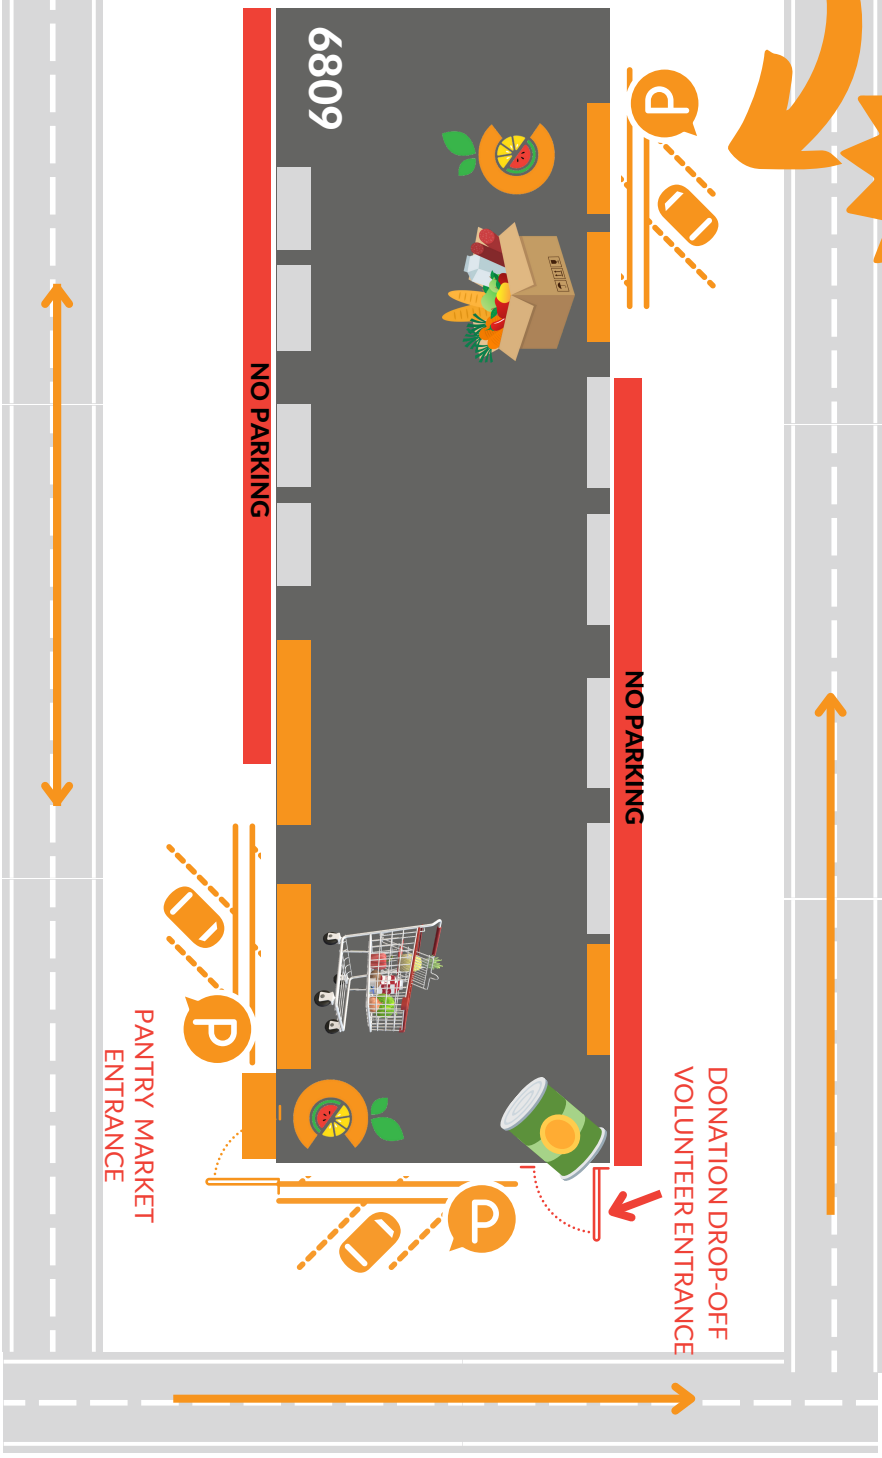

Fence walkthrough from 7 Bridges Ice Arena parking.

ONLINE ORDER PICKUP

DONATION DROP-OFF VOLUNTEER ENTRANCE

PANTRY MARKET ENTRANCE

Please DO NOT park in front of businesses.

You can park on street on Hobson Valley Dr. or in the 7 Bridges Ice Arena parking lot - access by Double Eagle Drive

6809 Hobson Valley Drive, Suite 118  
Woodridge, IL 60517  
630-512-9921  
wscpantry.org

Hobson Valley Dr.

NO PARKING

NO PARKING

NO PARKING

NO PARKING

103 OFFICE

Recorrido de vallas desde Estacionamiento 7 Bridges Ice Arena.

RECOGIDA DE PEDIDOS EN LÍNEA

**NO ESTACIONAR**

NO se estacione frente a los negocios. Puede estacionarse en la calle Hobson Valley Dr. o en el estacionamiento de 7 Bridges Ice Arena - acceso por Double Eagle Drive